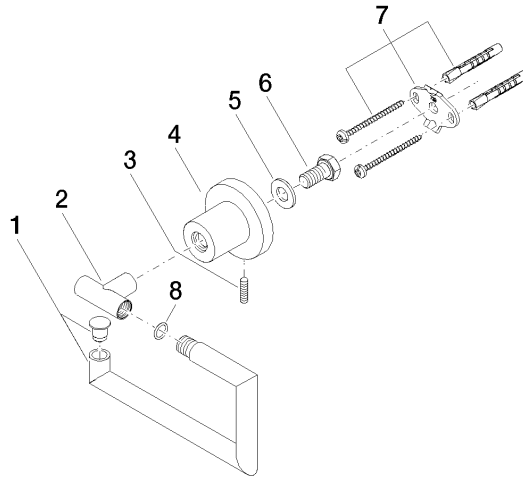

83 500 892

- width 152mm
- height 100 mm
- rosette Ø 55 mm
- 72mm projection

	Chrome	83 500 892-00
	Brushed Platinum	83 500 892-06
	Platinum	83 500 892-08
	Dark Chrome	83 500 892-19
	Brushed Durabrass (23kt Gold)	83 500 892-28
	Matte Black	83 500 892-33
	Brushed Champagne (22kt Gold)	83 500 892-46
	Champagne (22kt Gold)	83 500 892-47
	Brushed Chrome	83 500 892-93
	Brushed Dark Platinum	83 500 892-99

83 500 892

mm [inches]

83 500 892

Parts for other finishes can be found here: Brushed Platinum

Spare parts list

No.	Item Number	Name	Quantity used	Delivery time
1	90 28 22 640 00-00	holder	1	10
2	05 17 89 552 00-00	holder	1	10
3	04 31 11 113 00 90	pin	1	2
4	08 17 89 505-00	holder	1	10
5	09 30 11 046 90	disc	1	2
6	09 30 30 071 90	screw	1	2
7	05 17 20 739 00 90	fixing set	1	2
8	09 14 10 042 90	seal	1	2